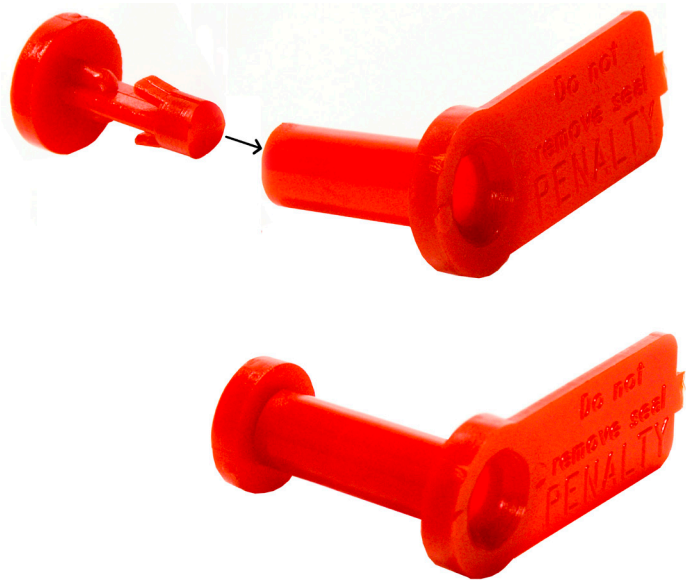

Meter Seals

RMC Plastics' gas/water meter seal is designed to make quick work of locking out the supply valve on your customer's gas or water meter.

- No more dealing with faulty metal locks due to ice, rust and dirt. Every seal is new!
- Less weight (a technician can easily carry a bag of 100 meter seals in one hand).
- Warns customers of extra charge if tampered with. The phrase, "PENALTY Do not remove seal" is molded onto the face of each seal.
- Available in several colors to denote why meter is shut off.
- Sold in quantities of 500.

Part #	Description
MS-001YL	Meter Seal - Yellow
MS-001RD	Meter Seal - Red
MS-001BL	Meter Seal - Blue
MS-001PK	Meter Seal - Pink

629 Aldine Mail Road
Houston, TX 77037

rmcplastics.com
Made in the USA

Phone: 281-447-5727
Fax: 281-447-8218