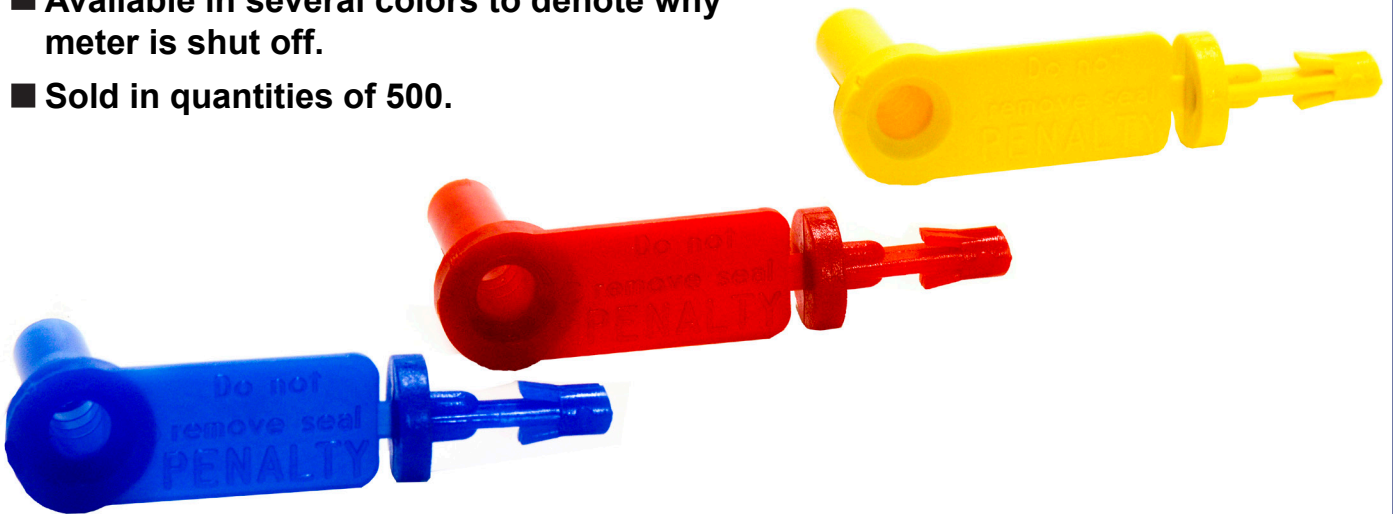

Meter Seals

RMC Plastics' gas/water meter seal is designed to make quick work of locking out the supply valve on your customer's gas or water meter.

- No more dealing with faulty metal locks due to ice, rust and dirt. Every seal is new!
- Less weight (a technician can easily carry a bag of 100 meter seals in one hand).
- Warns customers of extra charge if tampered with. The phrase, "PENALTY Do not remove seal" is molded onto the face of each seal.
- Available in several colors to denote why meter is shut off.
- Sold in quantities of 500.

Part #	Description
MS-001YL	Meter Seal - Yellow
MS-001RD	Meter Seal - Red
MS-001BL	Meter Seal - Blue
MS-001PK	Meter Seal - Pink

629 Aldine Mail Road
Houston, TX 77037

rmcplastics.com
Made in the USA

Phone: 281-447-5727
Fax: 281-447-8218